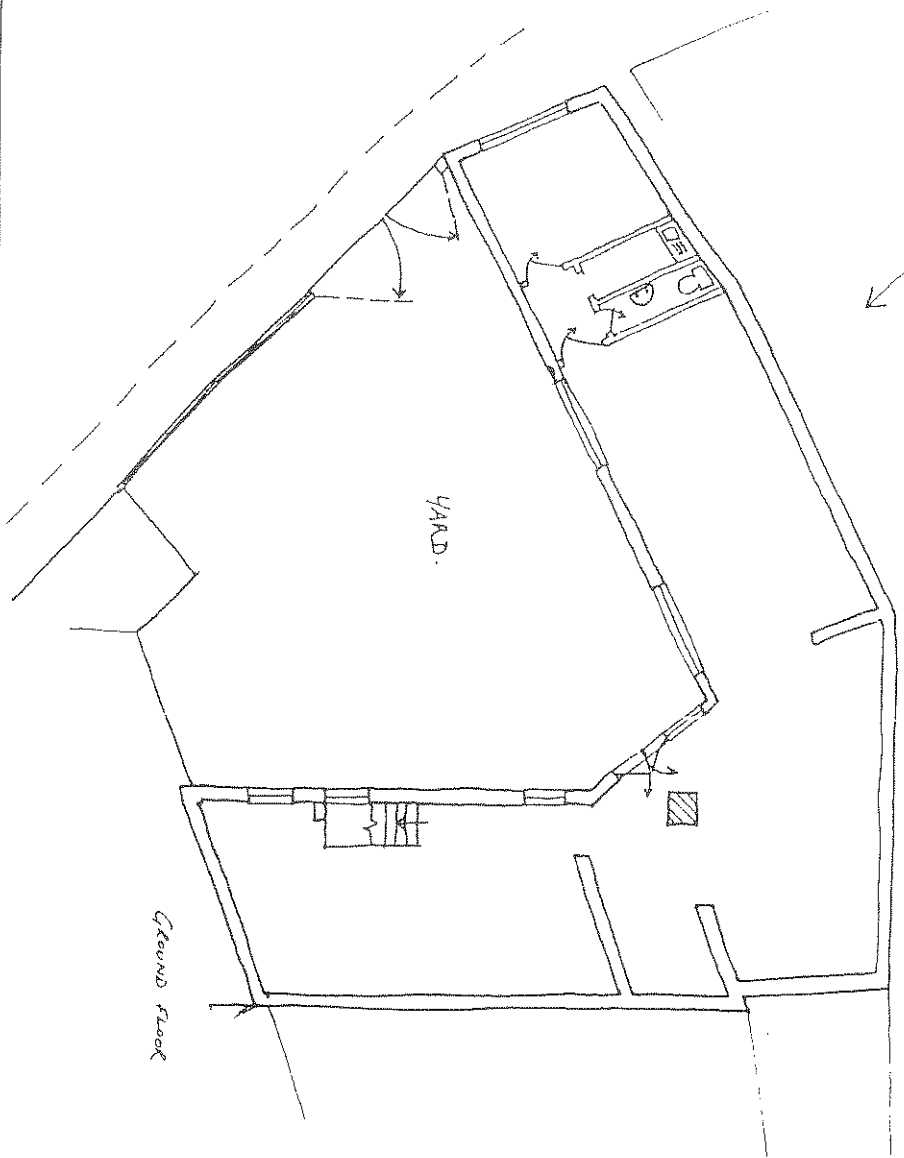

11

28

Blind in shop window

W.C.

Kitchen

27 Market Street  
Scale 1:100 @ A3  
Survey DGD. Apr. 108.  
Grand Floor

27 Market Street  
Scale 1:100 @ A3  
Survey DGD April 08  
1st Floor

NOT TO SCALE  
FOR IDENTIFICATION PURPOSES ONLY.

Abbeygate Executive Pension Trust  
27 MARKET STREET, YEOVIL

Area: 2,000 sq ft

Ground Floor

FIRST FLOOR

6 NOV 2001 ACM

27 MARKET STREET, YEOVIL.