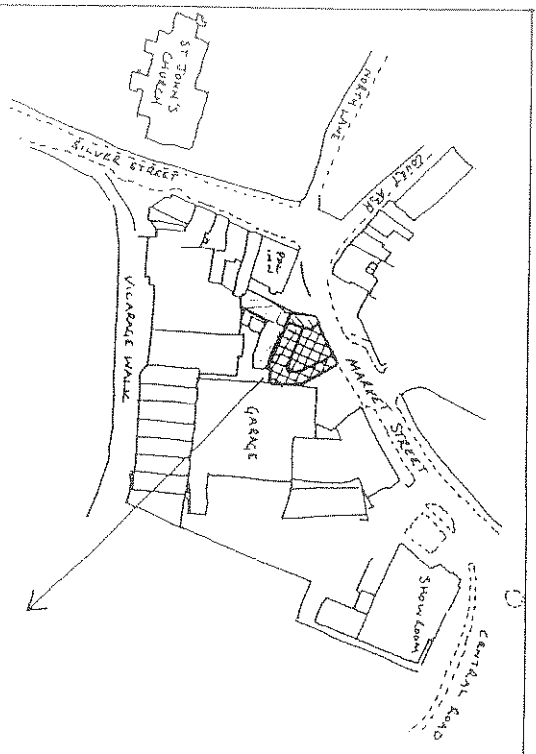

11

28

Blind in shop window

W.C.

Kitchen

27 Market Street  
Scale 1:100 @ A3  
Survey DGD. Apr. 108.  
Grand Floor

27 Market Street  
Scale 1:100 @ A3  
Survey DGD April 08  
1st Floor

NOT TO SCALE  
FOR IDENTIFICATION PURPOSES ONLY.

Abbeygate Executive Pension Trust  
27 MARKET STREET, YEOVIL

Area: 2,000 sq ft

Ground Floor

FIRST FLOOR

6 NOV 2001 ACM

27 MARKET STREET, YEOVIL.